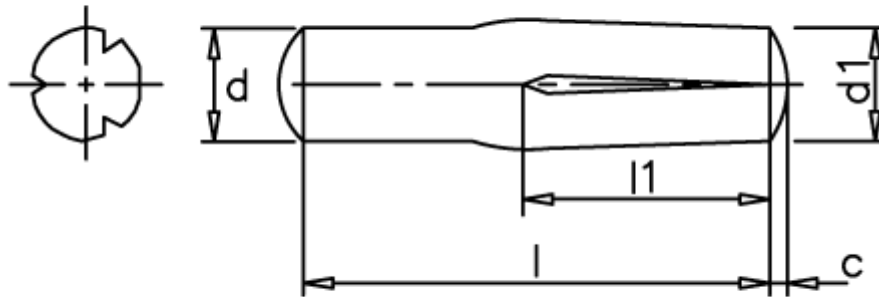

Article number: 08044130

Description: KLEE Slotted pin S4 6x30  
Steel

## Measures

---

c	= 0,9
d	= 6.0
d1	= 6.30
l1	= 1/2 l
Length	= 30